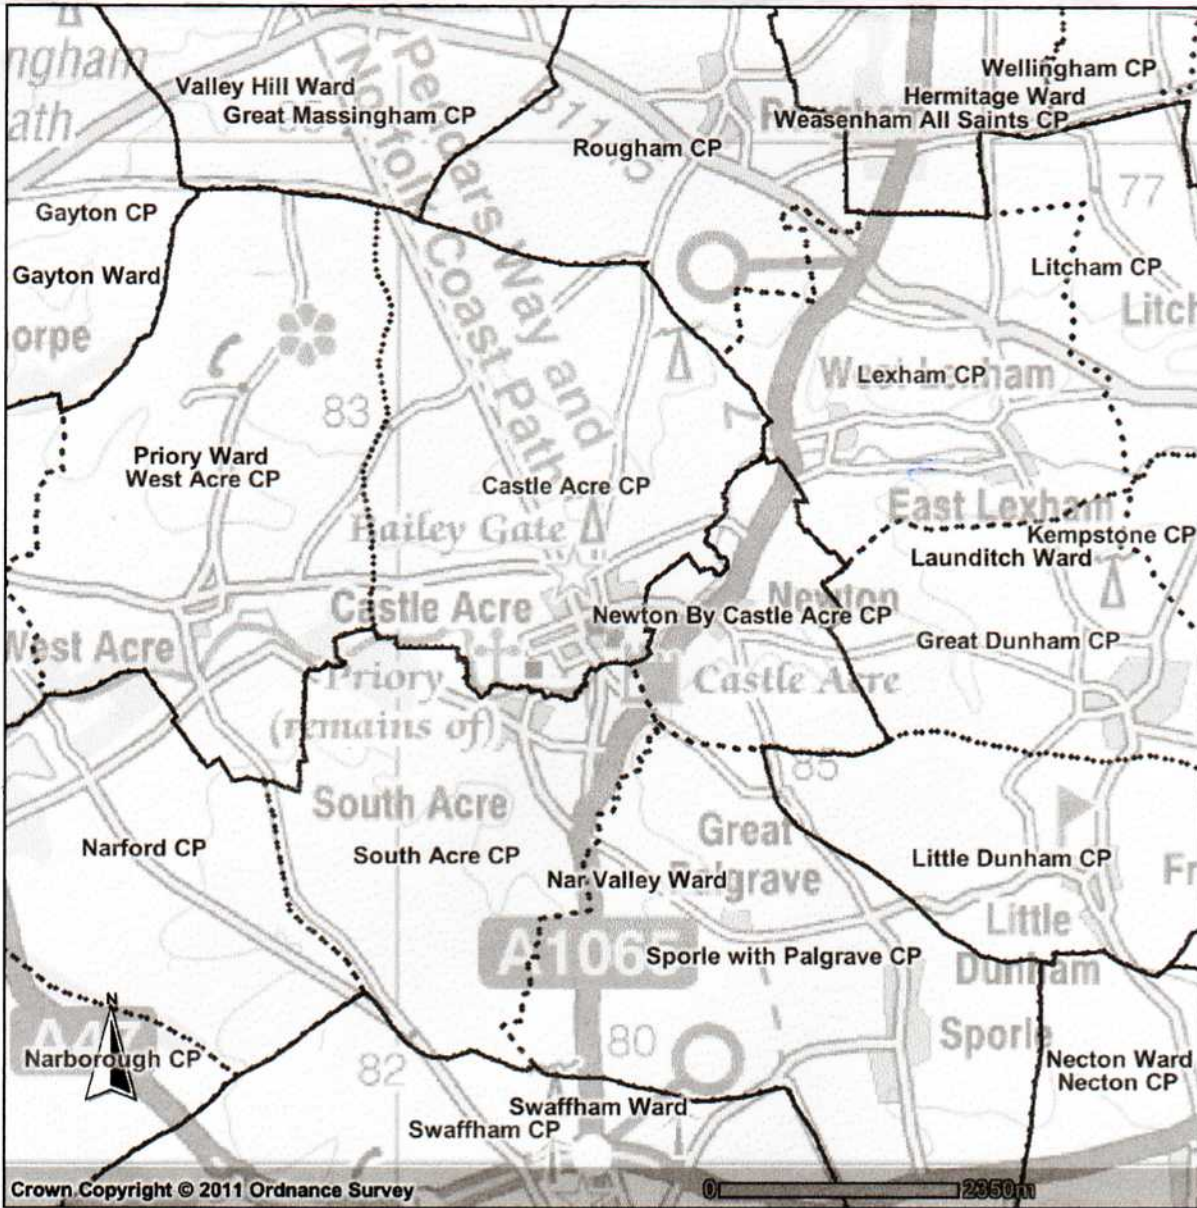

Crown Copyright © 2011 Ordnance Survey

0 940m

King's Lynn and West Norfolk District (B)

Source data: 1:50 000 Scale Colour Raster

Election Maps

<http://electionmaps.ordnancesurvey.co.uk>

King's Lynn and West Norfolk District (B)

Source data: 1:250 000 Scale Colour Raster

Image supplied by Ordnance Survey Election Maps Service. Image reproduced with the permission of Ordnance Survey.

© Crown Copyright 2011