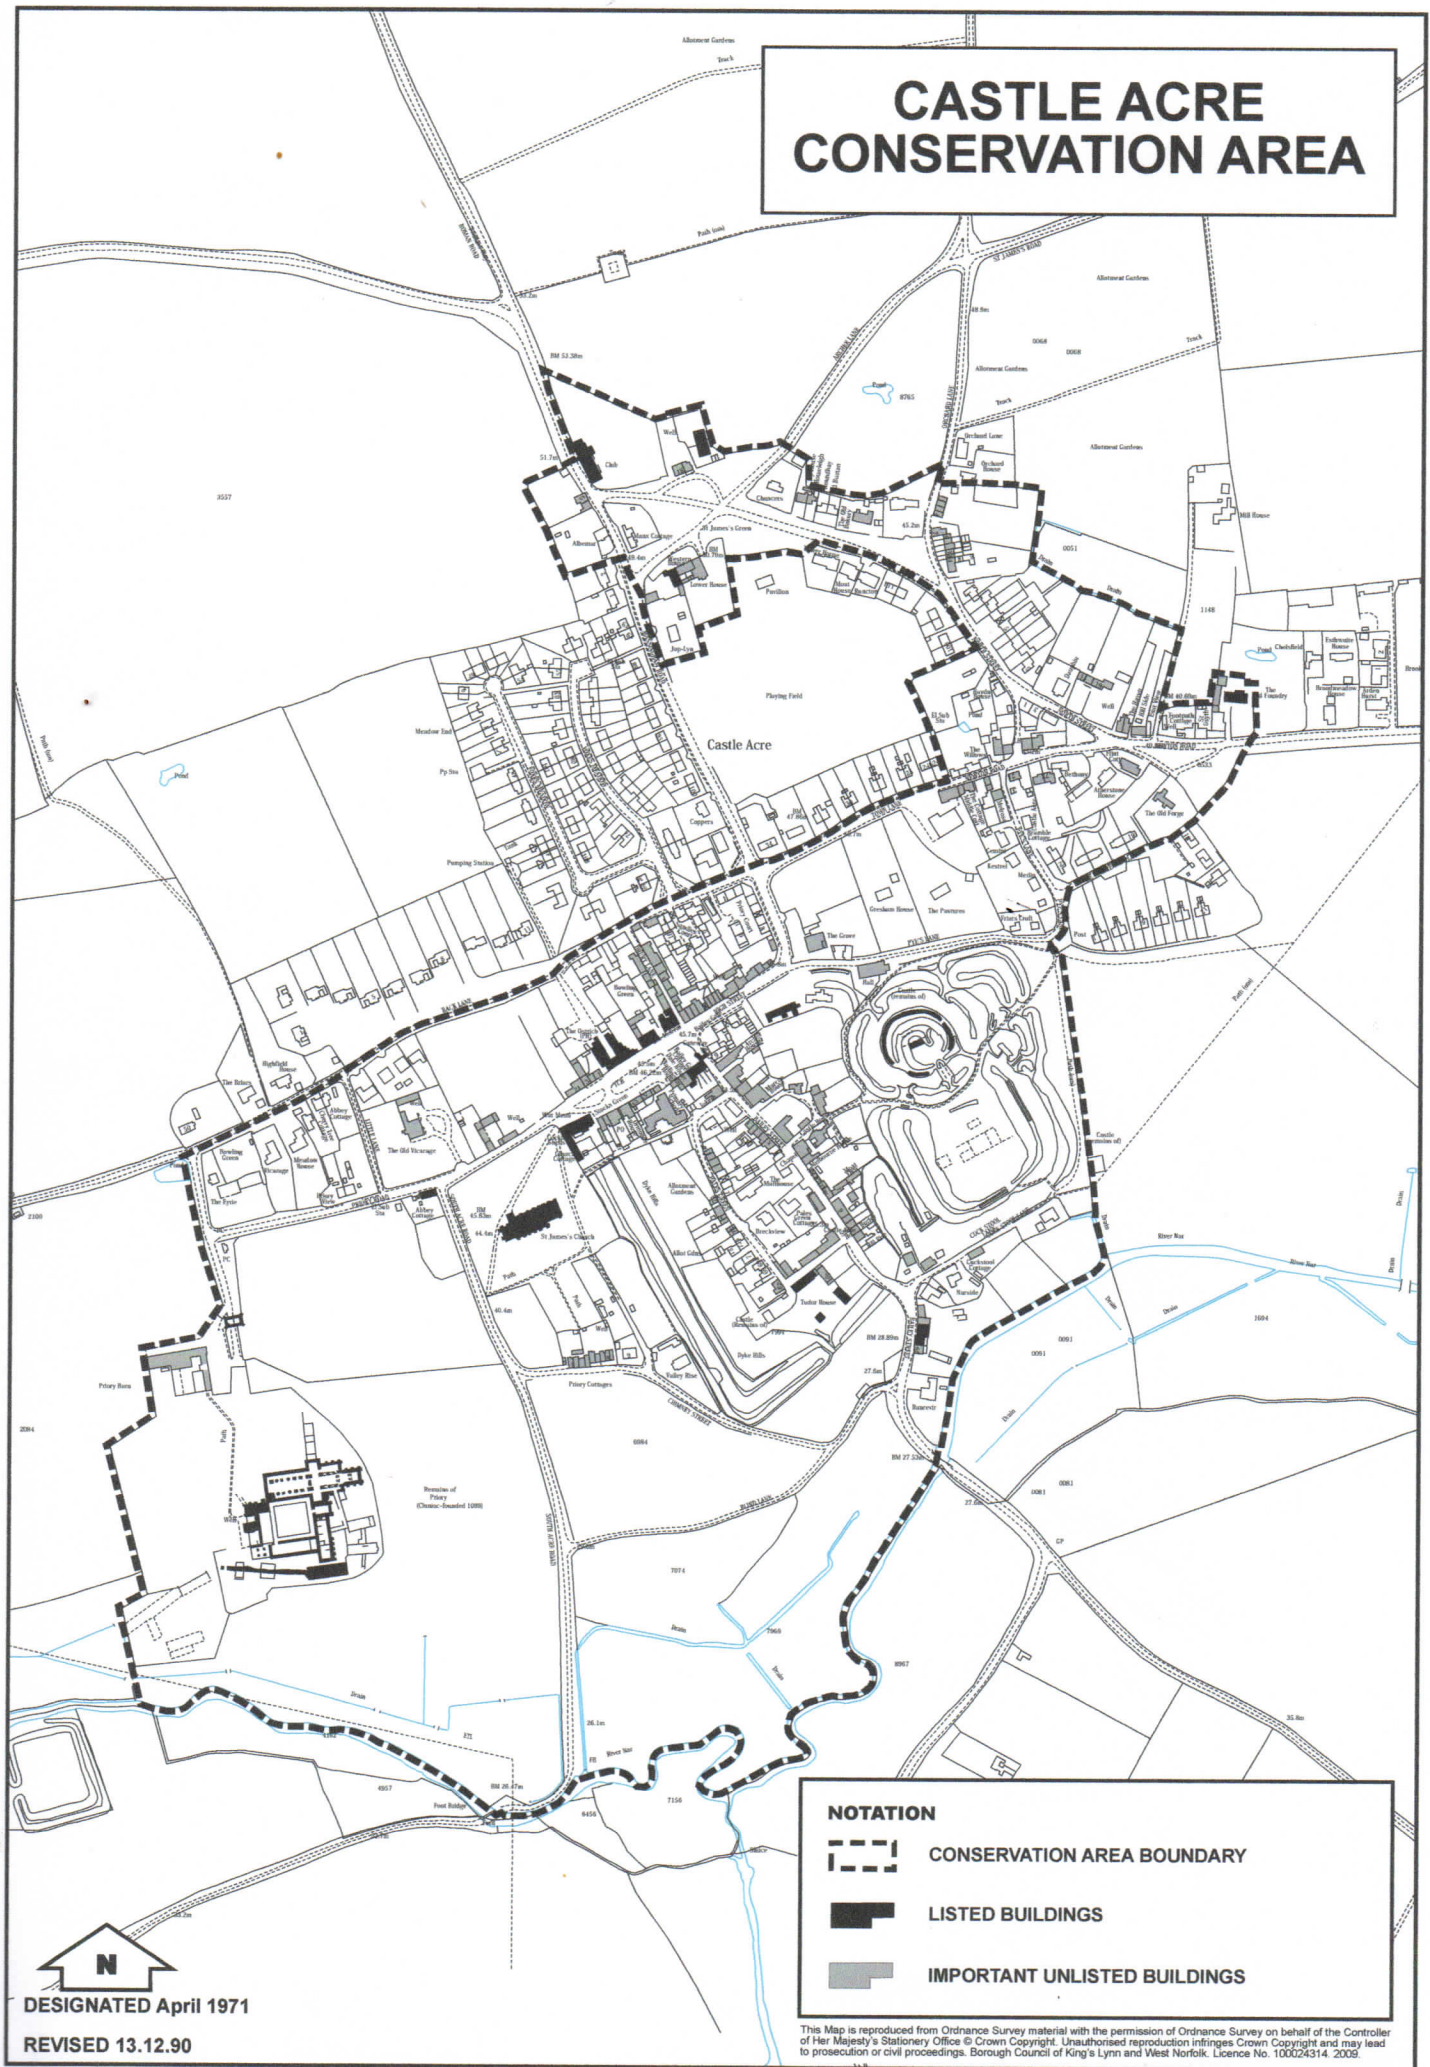

CASTLE ACRE CONSERVATION AREA

NOTATION

- CONSERVATION AREA BOUNDARY
- LISTED BUILDINGS
- IMPORTANT UNLISTED BUILDINGS

DESIGNATED April 1971
REVISED 13.12.90